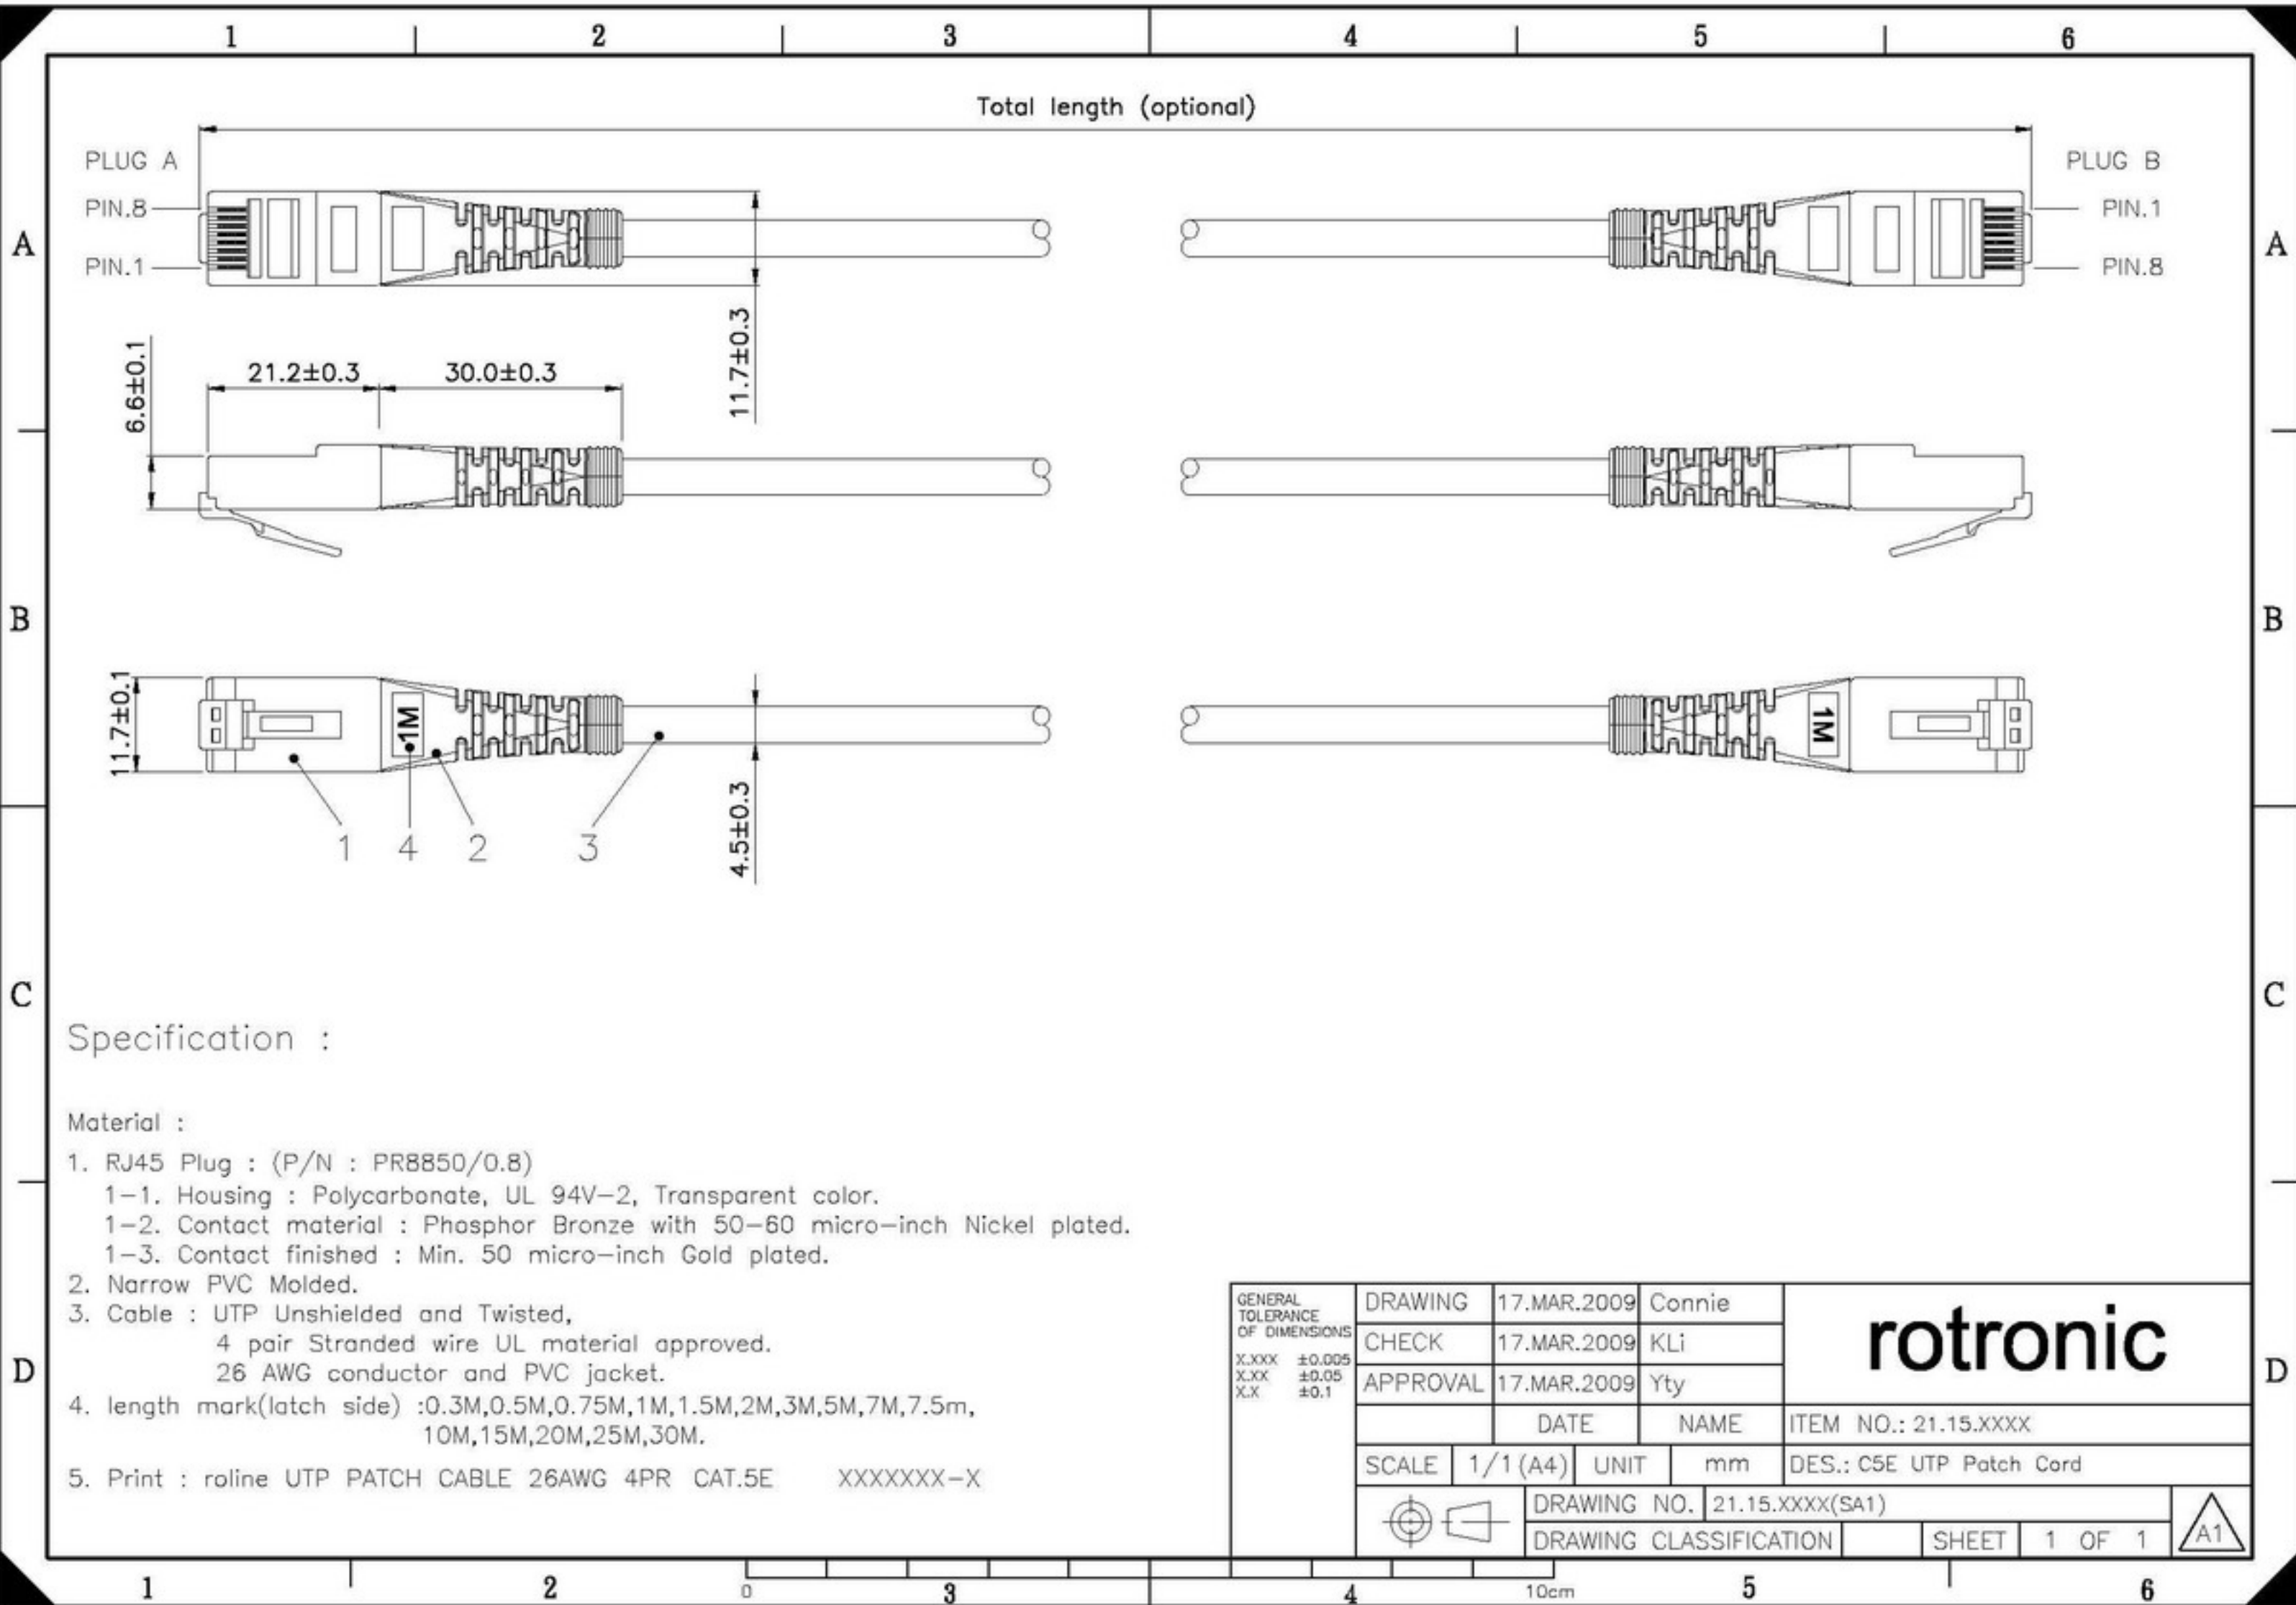

Datenblatt - Fiche technique - Data sheet

21.15.0545

ROLINE UTP-Patchkabel konf. Kat. 5e, schwarz, 2,0 m

Cordon ROLINE Cat.5e UTP confectionné, noir, 2,0 m

ROLINE UTP Patch Cord Cat.5e, black, 2.0 m

Total length (optional)

Specification :

Material :

1. RJ45 Plug : (P/N : PR8850/0.8)
 - 1-1. Housing : Polycarbonate, UL 94V-2, Transparent color.
 - 1-2. Contact material : Phosphor Bronze with 50-60 micro-inch Nickel plated.
 - 1-3. Contact finished : Min. 50 micro-inch Gold plated.
2. Narrow PVC Molded.
3. Cable : UTP Unshielded and Twisted,
 - 4 pair Stranded wire UL material approved.
 - 26 AWG conductor and PVC jacket.
4. length mark(latch side) :0.3M,0.5M,0.75M,1M,1.5M,2M,3M,5M,7M,7.5m, 10M,15M,20M,25M,30M.
5. Print : roline UTP PATCH CABLE 26AWG 4PR CAT.5E XXXXXX-X

GENERAL TOLERANCE OF DIMENSIONS X.XXX ±0.005 X.XX ±0.05 X.X ±0.1	DRAWING	17.MAR.2009	Connie	rotronic
	CHECK	17.MAR.2009	KLi	
	APPROVAL	17.MAR.2009	Yty	
	DATE		NAME	ITEM NO.: 21.15.XXXX
SCALE	1/1 (A4)	UNIT	mm	DES.: C5E UTP Patch Cord
		DRAWING NO. 21.15.XXXX(SA1)		
		DRAWING CLASSIFICATION	SHEET 1 OF 1	