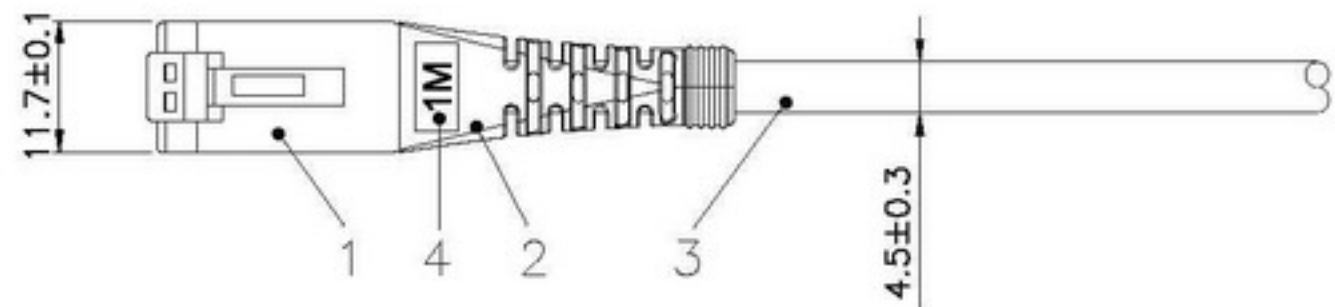

Datenblatt - Fiche technique - Data sheet

21.15.0545

ROLINE UTP-Patchkabel konf. Kat. 5e, schwarz, 2,0 m

Cordon ROLINE Cat.5e UTP confectionné, noir, 2,0 m

ROLINE UTP Patch Cord Cat.5e, black, 2.0 m

Total length (optional)

Specification :

Material :

1. RJ45 Plug : (P/N : PR8850/0.8)
 - 1-1. Housing : Polycarbonate, UL 94V-2, Transparent color.
 - 1-2. Contact material : Phosphor Bronze with 50-60 micro-inch Nickel plated.
 - 1-3. Contact finished : Min. 50 micro-inch Gold plated.
2. Narrow PVC Molded.
3. Cable : UTP Unshielded and Twisted,
 - 4 pair Stranded wire UL material approved.
 - 26 AWG conductor and PVC jacket.
4. length mark(latch side) :0.3M,0.5M,0.75M,1M,1.5M,2M,3M,5M,7M,7.5m, 10M,15M,20M,25M,30M.
5. Print : roline UTP PATCH CABLE 26AWG 4PR CAT.5E XXXXXX-X