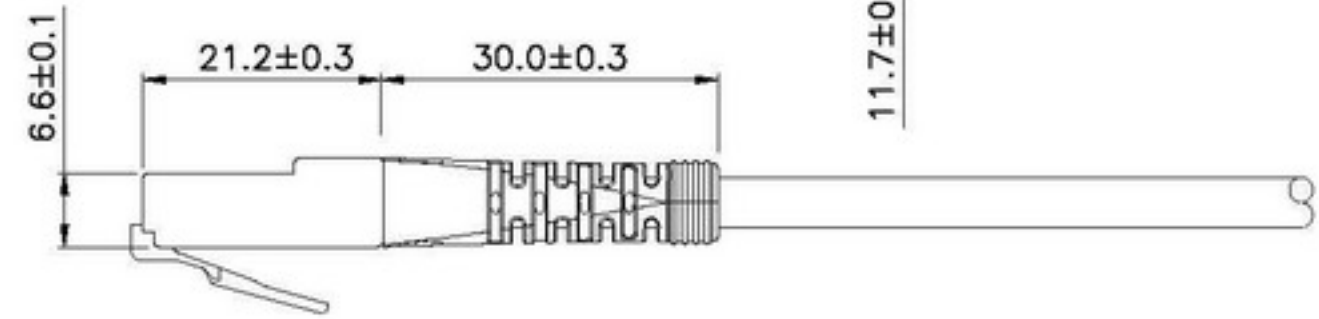

Datenblatt - Fiche technique - Data sheet

21.15.0545

ROLINE UTP-Patchkabel konf. Kat. 5e, schwarz, 2,0 m

Cordon ROLINE Cat.5e UTP confectionné, noir, 2,0 m

ROLINE UTP Patch Cord Cat.5e, black, 2.0 m

Total length (optional)

Specification :

Material :

1. RJ45 Plug : (P/N : PR8850/0.8)
 - 1-1. Housing : Polycarbonate, UL 94V-2, Transparent color.
 - 1-2. Contact material : Phosphor Bronze with 50-60 micro-inch Nickel plated.
 - 1-3. Contact finished : Min. 50 micro-inch Gold plated.
2. Narrow PVC Molded.
3. Cable : UTP Unshielded and Twisted,
 - 4 pair Stranded wire UL material approved.
 - 26 AWG conductor and PVC jacket.
4. length mark(latch side) :0.3M,0.5M,0.75M,1M,1.5M,2M,3M,5M,7M,7.5m, 10M,15M,20M,25M,30M.
5. Print : roline UTP PATCH CABLE 26AWG 4PR CAT.5E XXXXXX-X

GENERAL TOLERANCE OF DIMENSIONS X.XXX ±0.005 X.XX ±0.05 X.X ±0.1	DRAWING	17.MAR.2009	Connie	rotronic
	CHECK	17.MAR.2009	KLi	
	APPROVAL	17.MAR.2009	Yty	
	DATE		NAME	ITEM NO.: 21.15.XXXX
SCALE	1/1 (A4)	UNIT	mm	DES.: C5E UTP Patch Cord
		DRAWING NO. 21.15.XXXX(SA1)		
		DRAWING CLASSIFICATION	SHEET 1 OF 1	